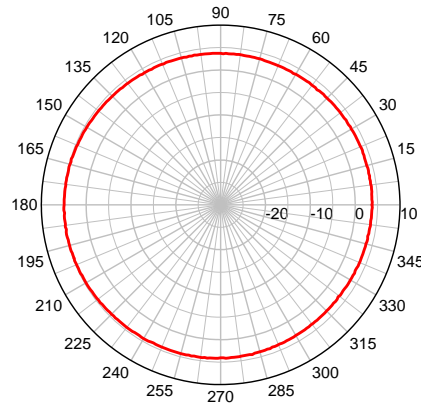

SMW-UMB Series Antennas

Surface Mount Multi-Band Antenna with

2 dBi Gain, Frequency (800-2700 MHz) Cable #1

5 dBi Gain, Frequency (2400-2485 MHz) Cable #2

GPS (1575 MHz) Cable #3

Cable #1

SMW 900 MHz Band – Elevation Plot

Cable #1

SMW@1900 MHz – Elevation Plot

Cable #2

SMW 2400 MHz – Elevation Plot

Cable #1

SMW 900 MHz Band – Azimuth Plot

Cable #1

SMW 1900 MHz – Azimuth Plot

Cable #2

SMW 2400 MHz – Azimuth Plot